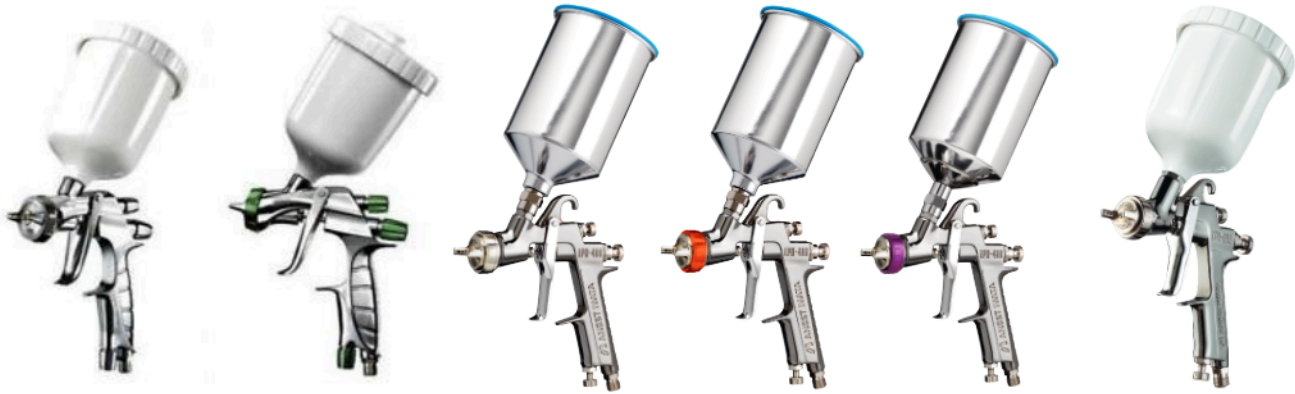

MANUAL SPRAY GUN

MANUAL SPRAY GUN

201001

MANUAL SPRAY GUN

- AUTO GUN
- SPECIAL GUN
- ADHESIVE GUN
- LOW PRESSURE SUPPLY & CONTROL
- LOW PRESSURE SUPPLY&CONTROL ACCESSORY
- HIGH PRESSURE SUPPLY & CONTROL
- HIGH PRESSURE SUPPLY&CONTROL ACCESSORY
- FLOWGUN
- AIR DUSTER
- ELECTROSTATIC GUN
- CONSTRUCTION GUN
- FOOD SPRAY & SUPPLY
- CLEANING GUN
- SAND BLASTING GUN
- UNDERBODY GUN
- AIR BRUSH
- AEROSOL
- ACCESSORY
- INDUSTRIAL PRODUCTS
- COMPRESSOR
- ROBUST CASE
- SPECIAL ITEM

- RG-3L
- Gravity
- Refinish

- WS-200
- Pressure
- Industry

Related Products

Special item

Cleaning item

Cup & Container

Gun washer

Paint hose and Fitting

Air hose and fitting accesory

Gun stand

WS-200

201001

**MANUAL
SPRAY GUN**

AUTO GUN

SPECIAL GUN

ADHESIVE GUN