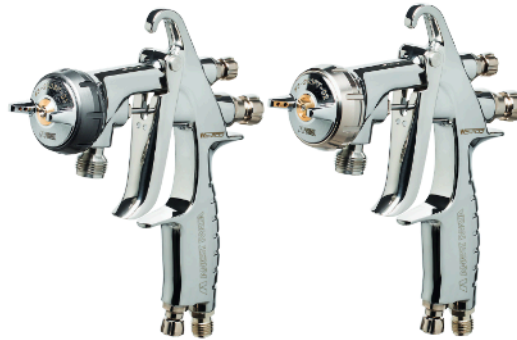

MANUAL SPRAY GUN

MANUAL SPRAY GUN

201001

MANUAL SPRAY GUN

- AUTO GUN
- SPECIAL GUN
- ADHESIVE GUN
- LOW PRESSURE SUPPLY & CONTROL
- LOW PRESSURE SUPPLY&CONTROL ACCESSORY
- HIGH PRESSURE SUPPLY & CONTROL
- HIGH PRESSURE SUPPLY&CONTROL ACCESSORY
- FLOWGUN
- AIR DUSTER
- ELECTROSTATIC GUN
- CONSTRUCTION GUN
- FOOD SPRAY & SUPPLY
- CLEANING GUN
- SAND BLASTING GUN
- UNDERBODY GUN
- AIR BRUSH
- AEROSOL
- ACCESSORY
- INDUSTRIAL PRODUCTS
- COMPRESSOR
- ROBUST CASE
- SPECIAL ITEM

- WS/LS-400
- Gravity
- Refinish

- LPH-400
- Gravity
- Refinish

- LPH-300
- Gravity
- Refinish

- W-400
- Gravity
- Refinish

- W-300
- Gravity
- Refinish

- LPH-80,50
- Gravity
- Refinish

- W-50
- Gravity
- Refinish

- RG-3L
- Gravity
- Refinish

- WS-200
- Pressure
- Industry

Related Products

Special item

Cleaning item

Cup & Container

Gun washer

Paint hose and Fitting

Air hose and fitting accesory

Gun stand

WS-200

201001

**MANUAL
SPRAY GUN**

AUTO GUN

SPECIAL GUN

ADHESIVE GUN